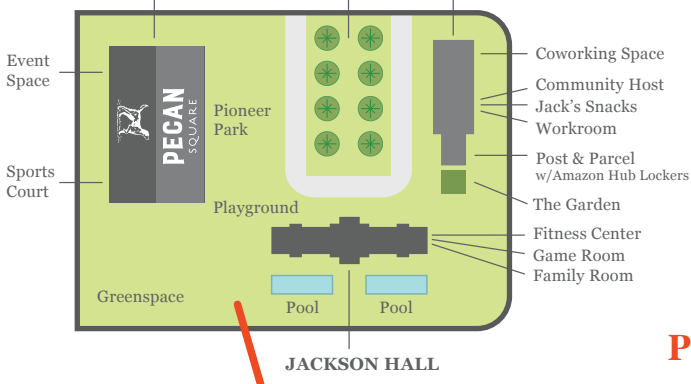

THE ARENA THE LAWN GREETING HOUSE

- COVENTRY HOMES**  
40', 50', 60', 70', 100' Homesites
- DAVID WEEKLEY HOMES**  
50', 60', 70', 100' Homesites
- D.R. HORTON**  
50' Homesites
- HIGHLAND HOMES**  
40', 50', 60', 70', 100' Homesites
- PULTE HOMES**  
50' Homesites