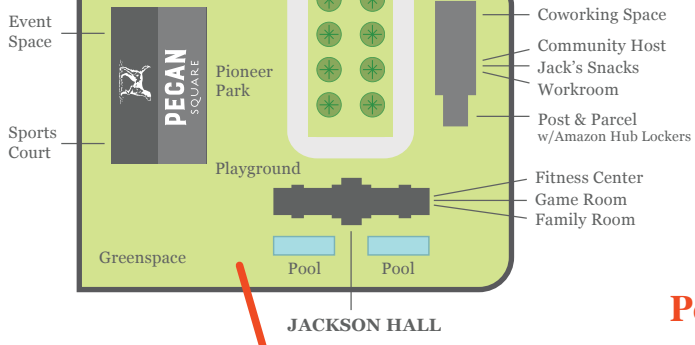

THE ARENA THE LAWN GREETING HOUSE

- ASHTON WOODS**  
40' Homesites
- COVENTRY HOMES**  
40', 50', 60', 70', 100' Homesites
- DAVID WEEKLEY HOMES**  
50', 60', 70', 100' Homesites
- D.R. HORTON**  
50' Homesites
- HIGHLAND HOMES**  
40', 50', 60', 70', 100' Homesites
- PULTE HOMES**  
50' Homesites