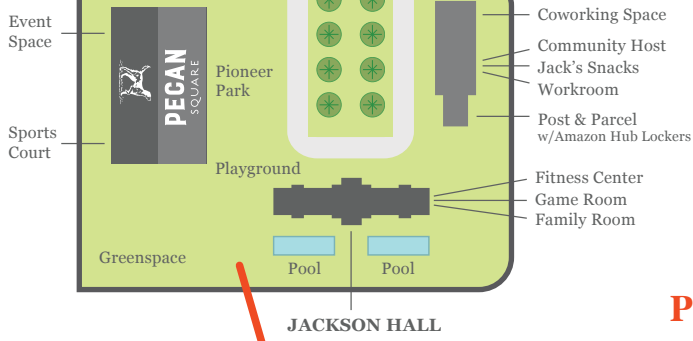

THE ARENA THE LAWN GREETING HOUSE

- ASHTON WOODS**  
40' Homesites
- COVENTRY HOMES**  
40', 50', 60', 70', 100' Homesites
- DAVID WEEKLEY HOMES**  
50', 60', 70', 100' Homesites
- D.R. HORTON**  
50' Homesites
- HIGHLAND HOMES**  
40', 50', 60', 70', 100' Homesites
- PULTE HOMES**  
50' Homesites
- TOLL BROTHERS**  
60' Homesites