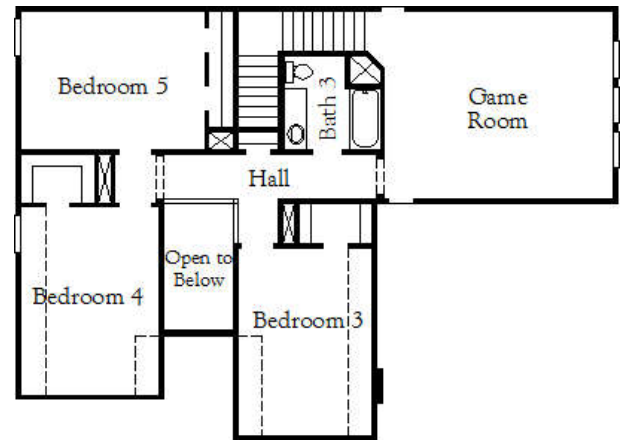

→ 3665
Plantation Homes

PECAN
SQUARESM

Bedrooms: 5 :: Bathrooms: 3.5-4.5 :: Square Feet: 3,663 :: Garage: 3-car :: Stories: 2 :: Lot Size: 60ft

FIRST FLOOR

SECOND FLOOR

PecanSquareByHillwood.com • Northlake, Texas