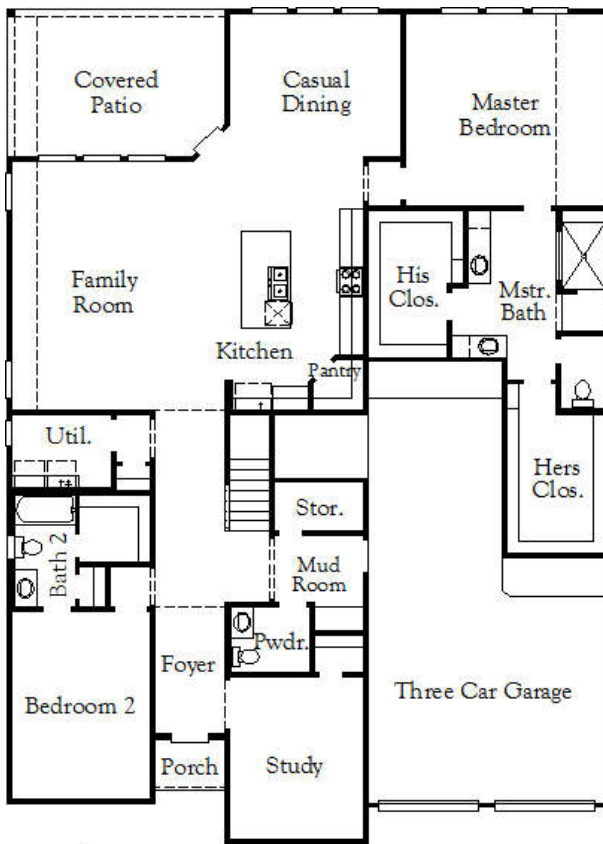

→ 3665
Plantation Homes

PECAN
SQUARESM

Bedrooms: 5 :: Bathrooms: 3.5-4.5 :: Square Feet: 3,663 :: Garage: 3-car :: Stories: 2 :: Lot Size: 60ft

FIRST FLOOR

SECOND FLOOR

PecanSquareByHillwood.com • Northlake, Texas