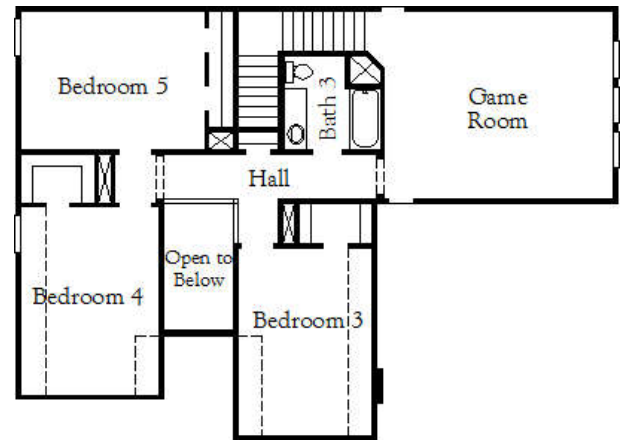

→ 3665
Plantation Homes

PECAN
SQUARESM

Bedrooms: 5 :: Bathrooms: 3.5-4.5 :: Square Feet: 3,663 :: Garage: 3-car :: Stories: 2 :: Lot Size: 60ft

FIRST FLOOR

SECOND FLOOR