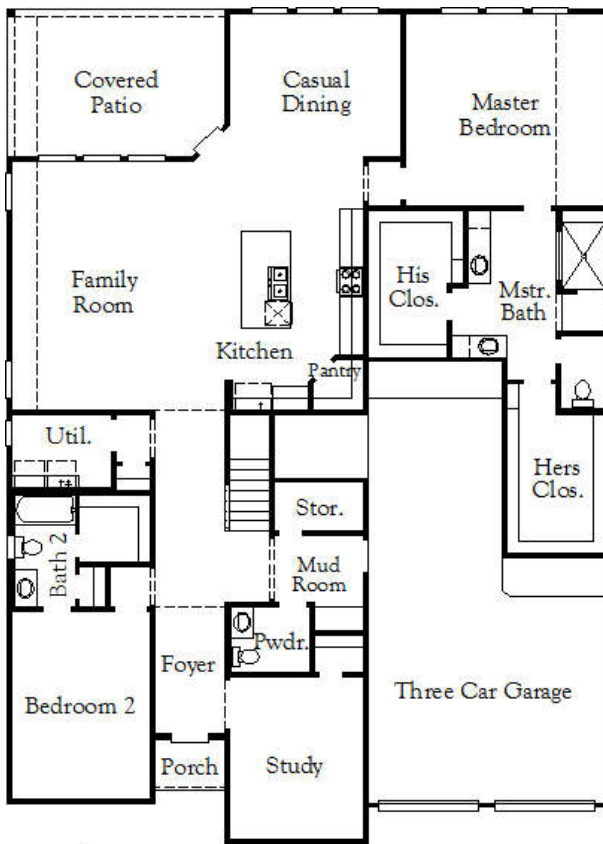

→ 3665
Plantation Homes

PECAN
SQUARESM

Bedrooms: 5 :: Bathrooms: 3.5-4.5 :: Square Feet: 3,663 :: Garage: 3-car :: Stories: 2 :: Lot Size: 60ft

FIRST FLOOR

SECOND FLOOR