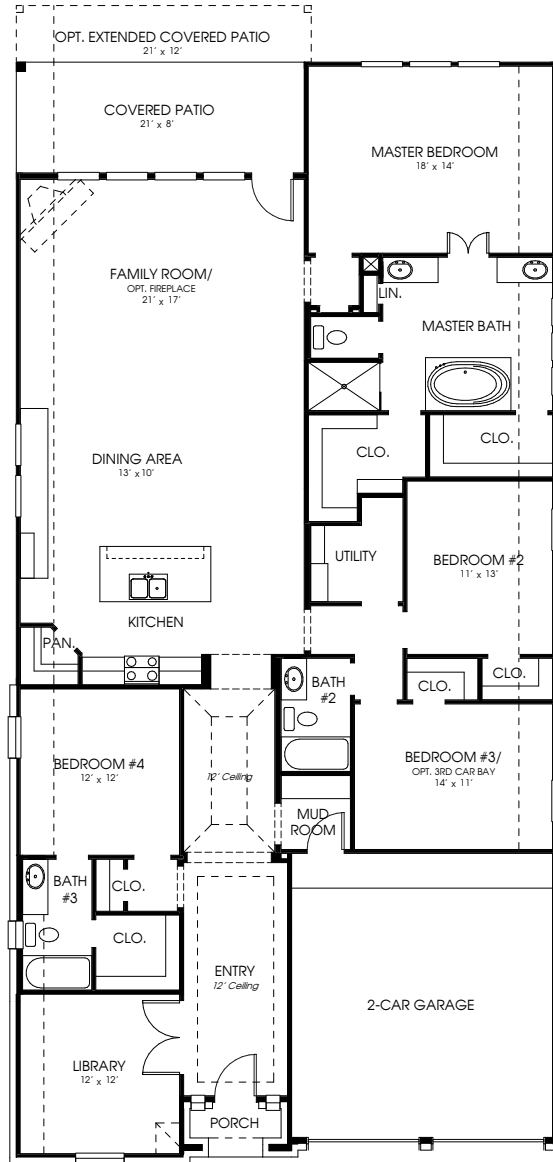

→ 2504W E90
Perry Homes

PECAN
SQUARESM

Bedrooms: 4 :: Bathrooms: 3 :: Square Feet: 2,504 :: Garage: 2-car :: Stories: 1 :: Lot Size: 50ft

MAIN FLOOR